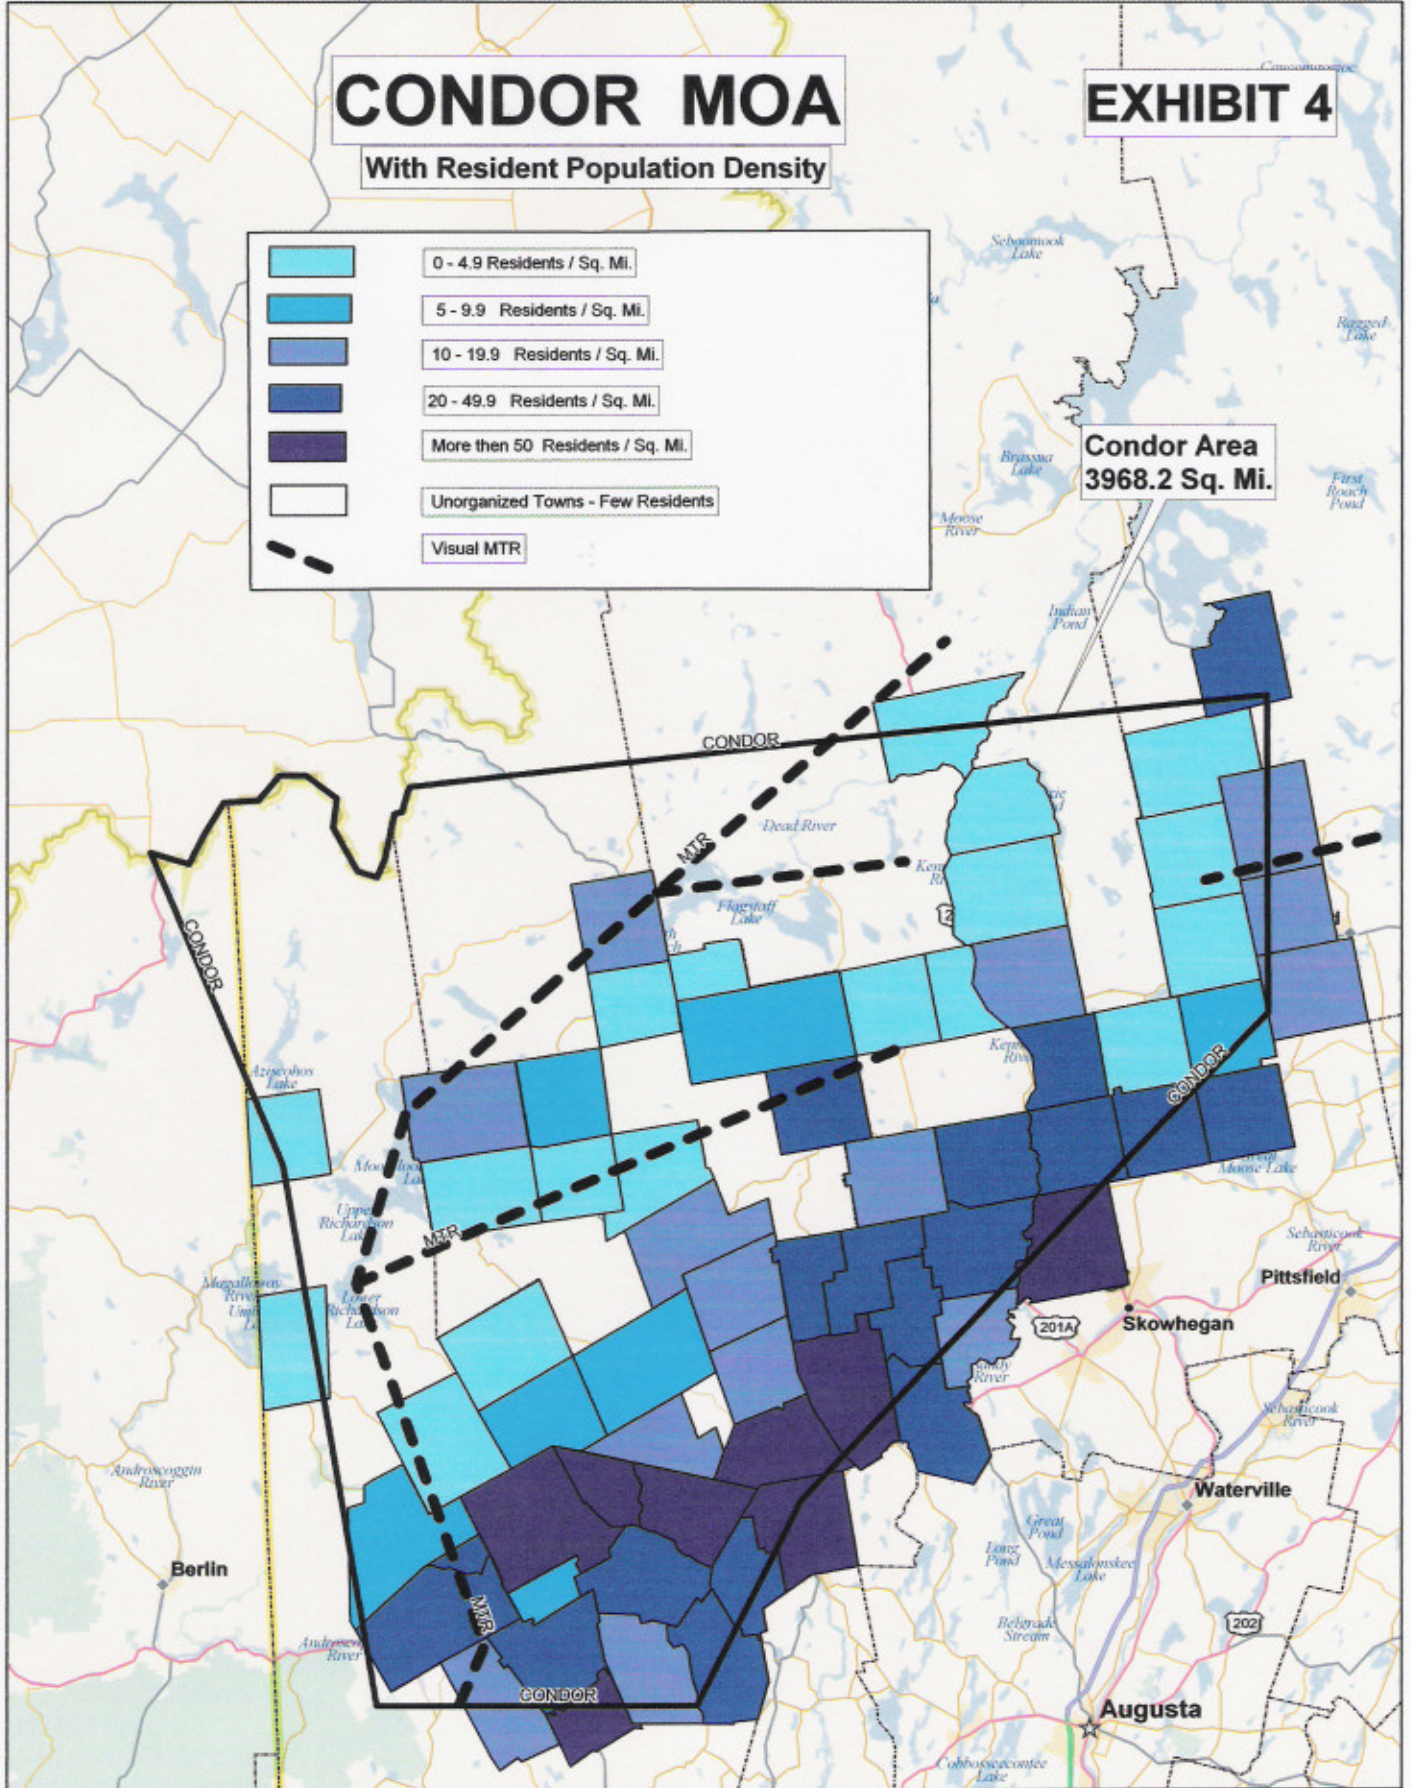

CONDOR MOA

With Resident Population Density

EXHIBIT 4

Condor Area
3968.2 Sq. Mi.

Data use subject to license.
 © 2004 DeLorme. Street Atlas USA® 2005.
 www.delorme.com